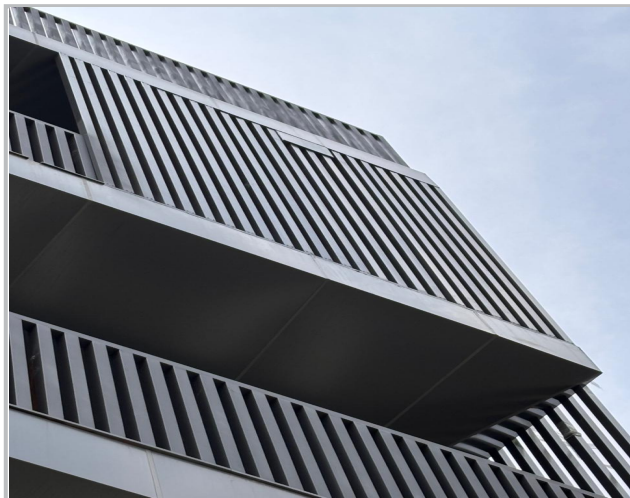

Aluminium Louvers