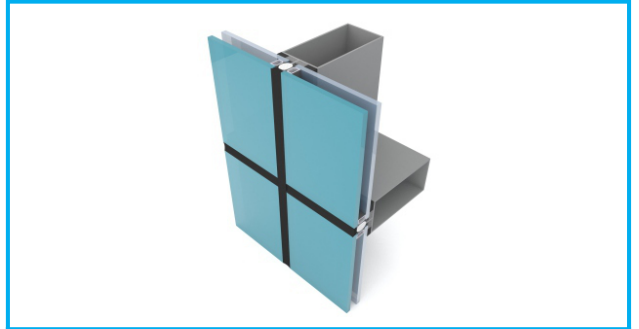

Structural Glazing - DGU