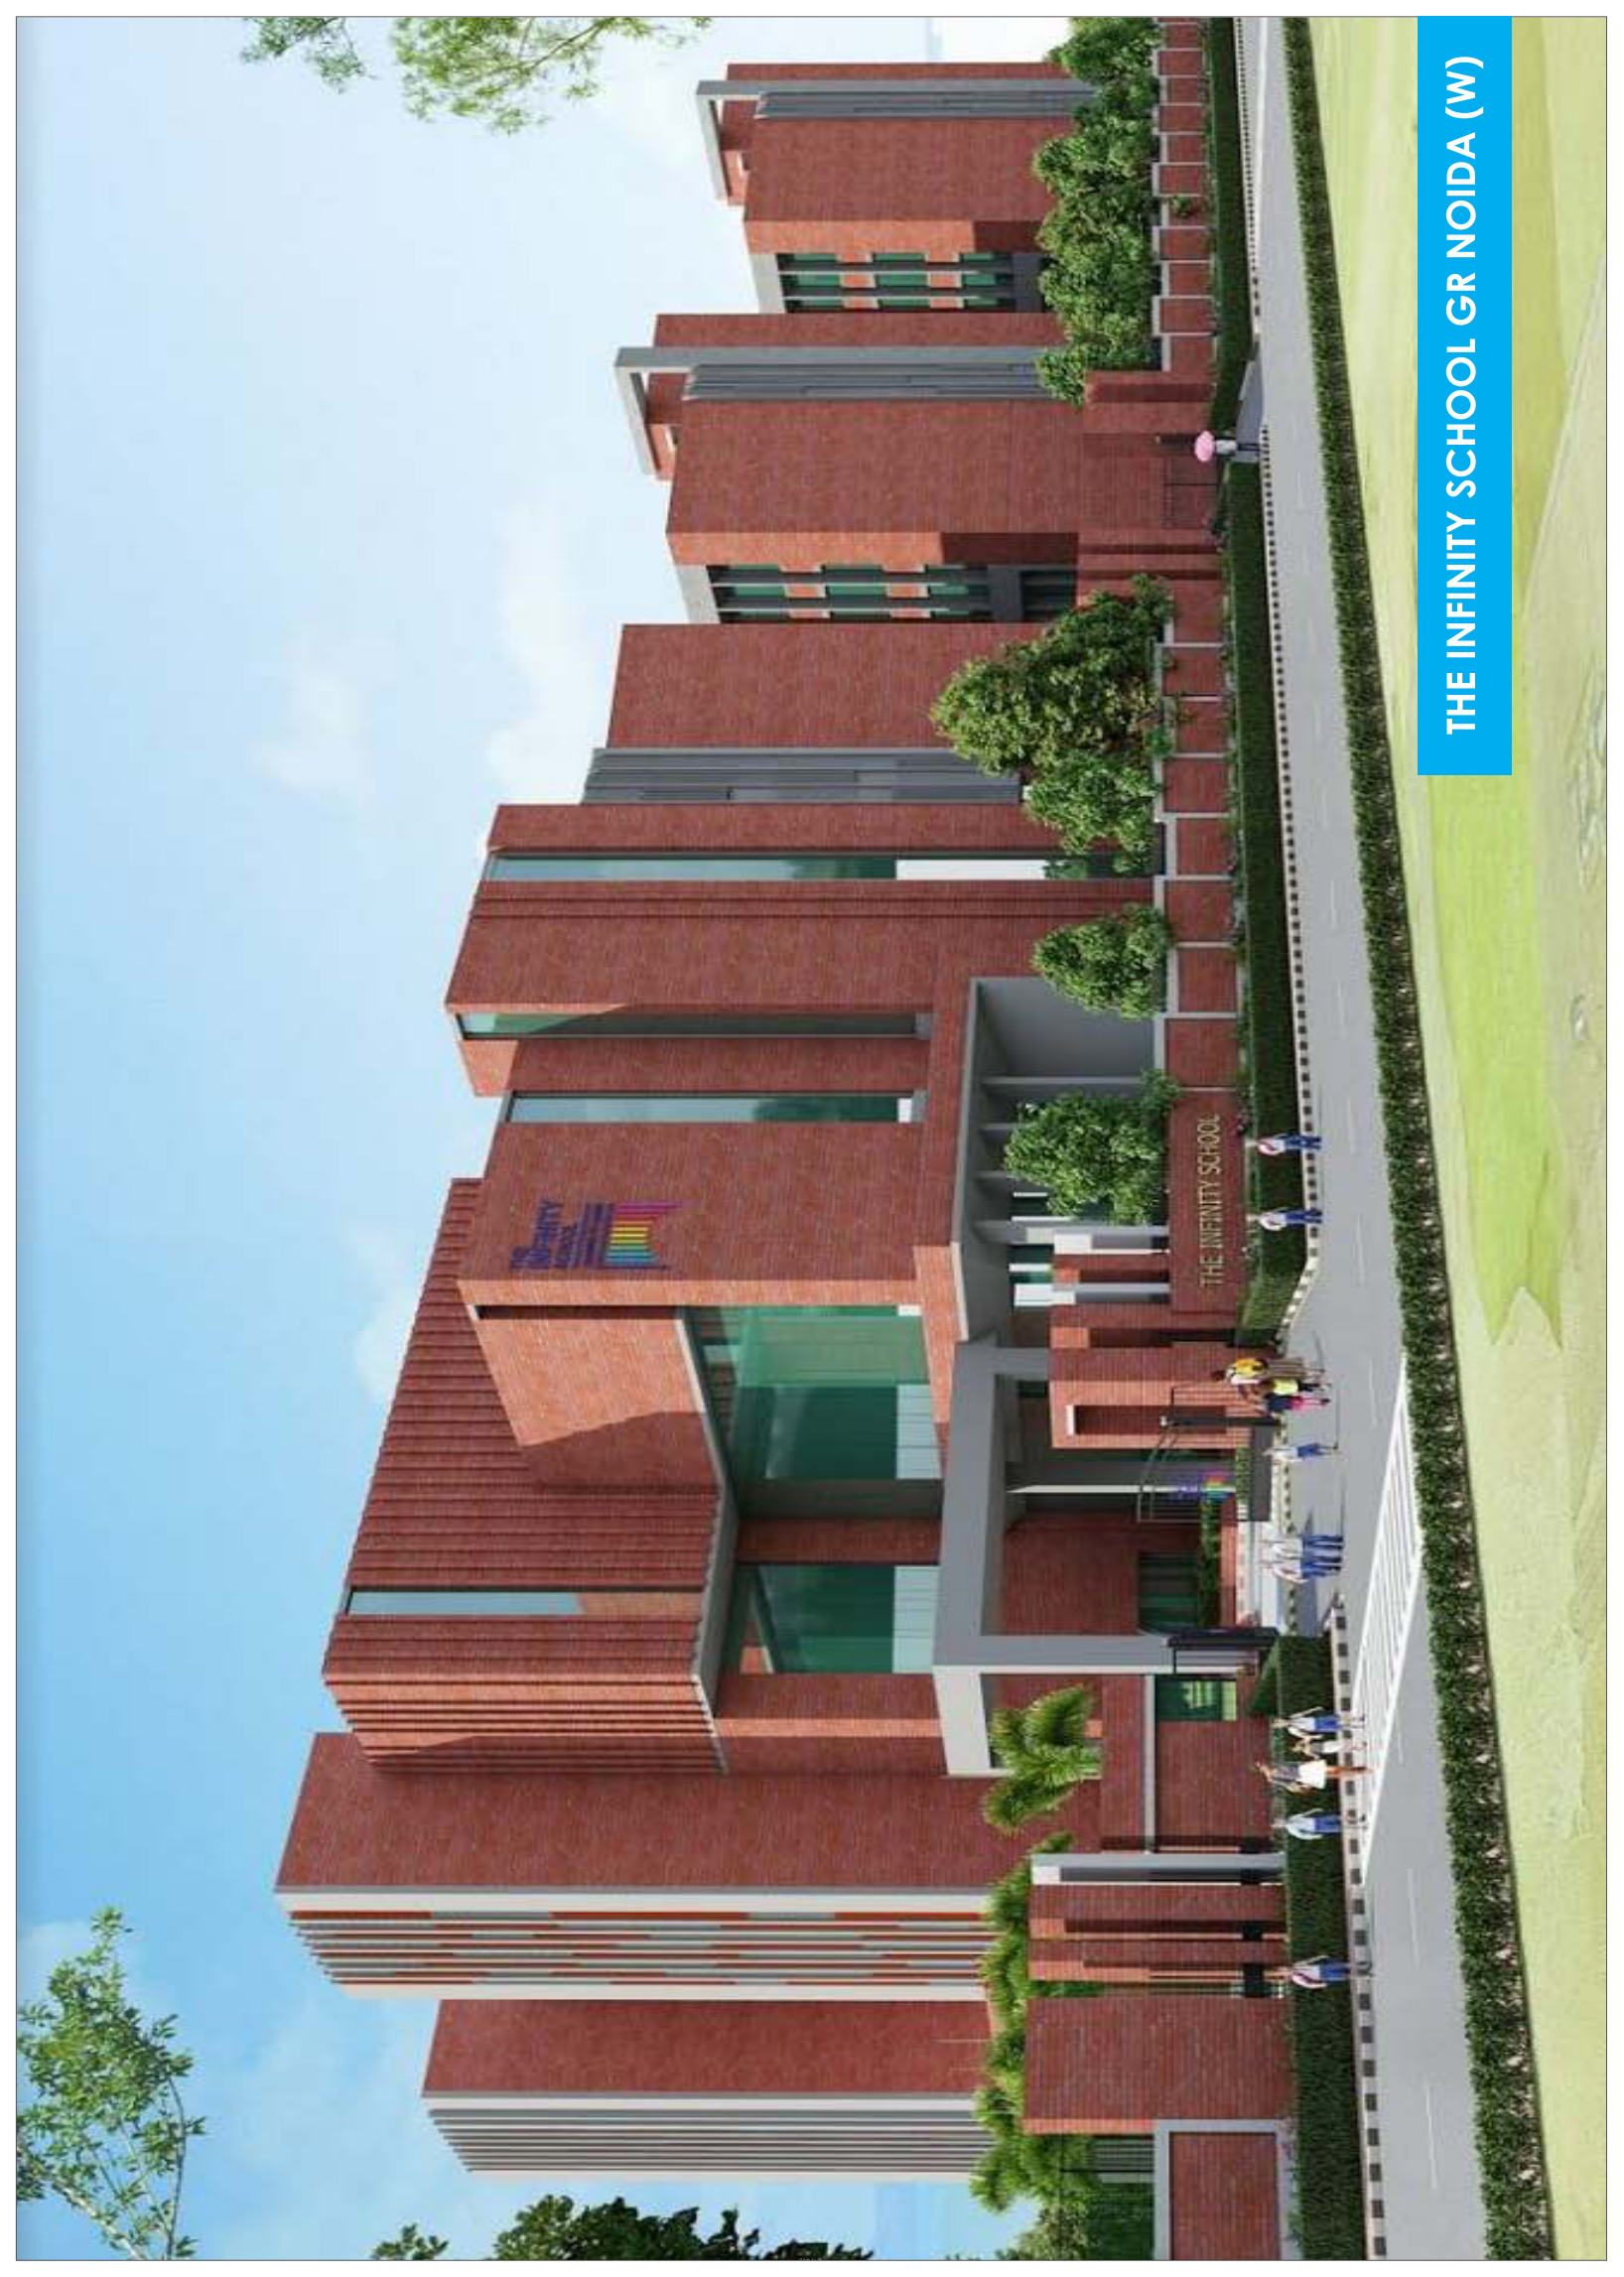

DELTA III, GR NOIDA

THE INFINITY SCHOOL GR NOIDA (W)