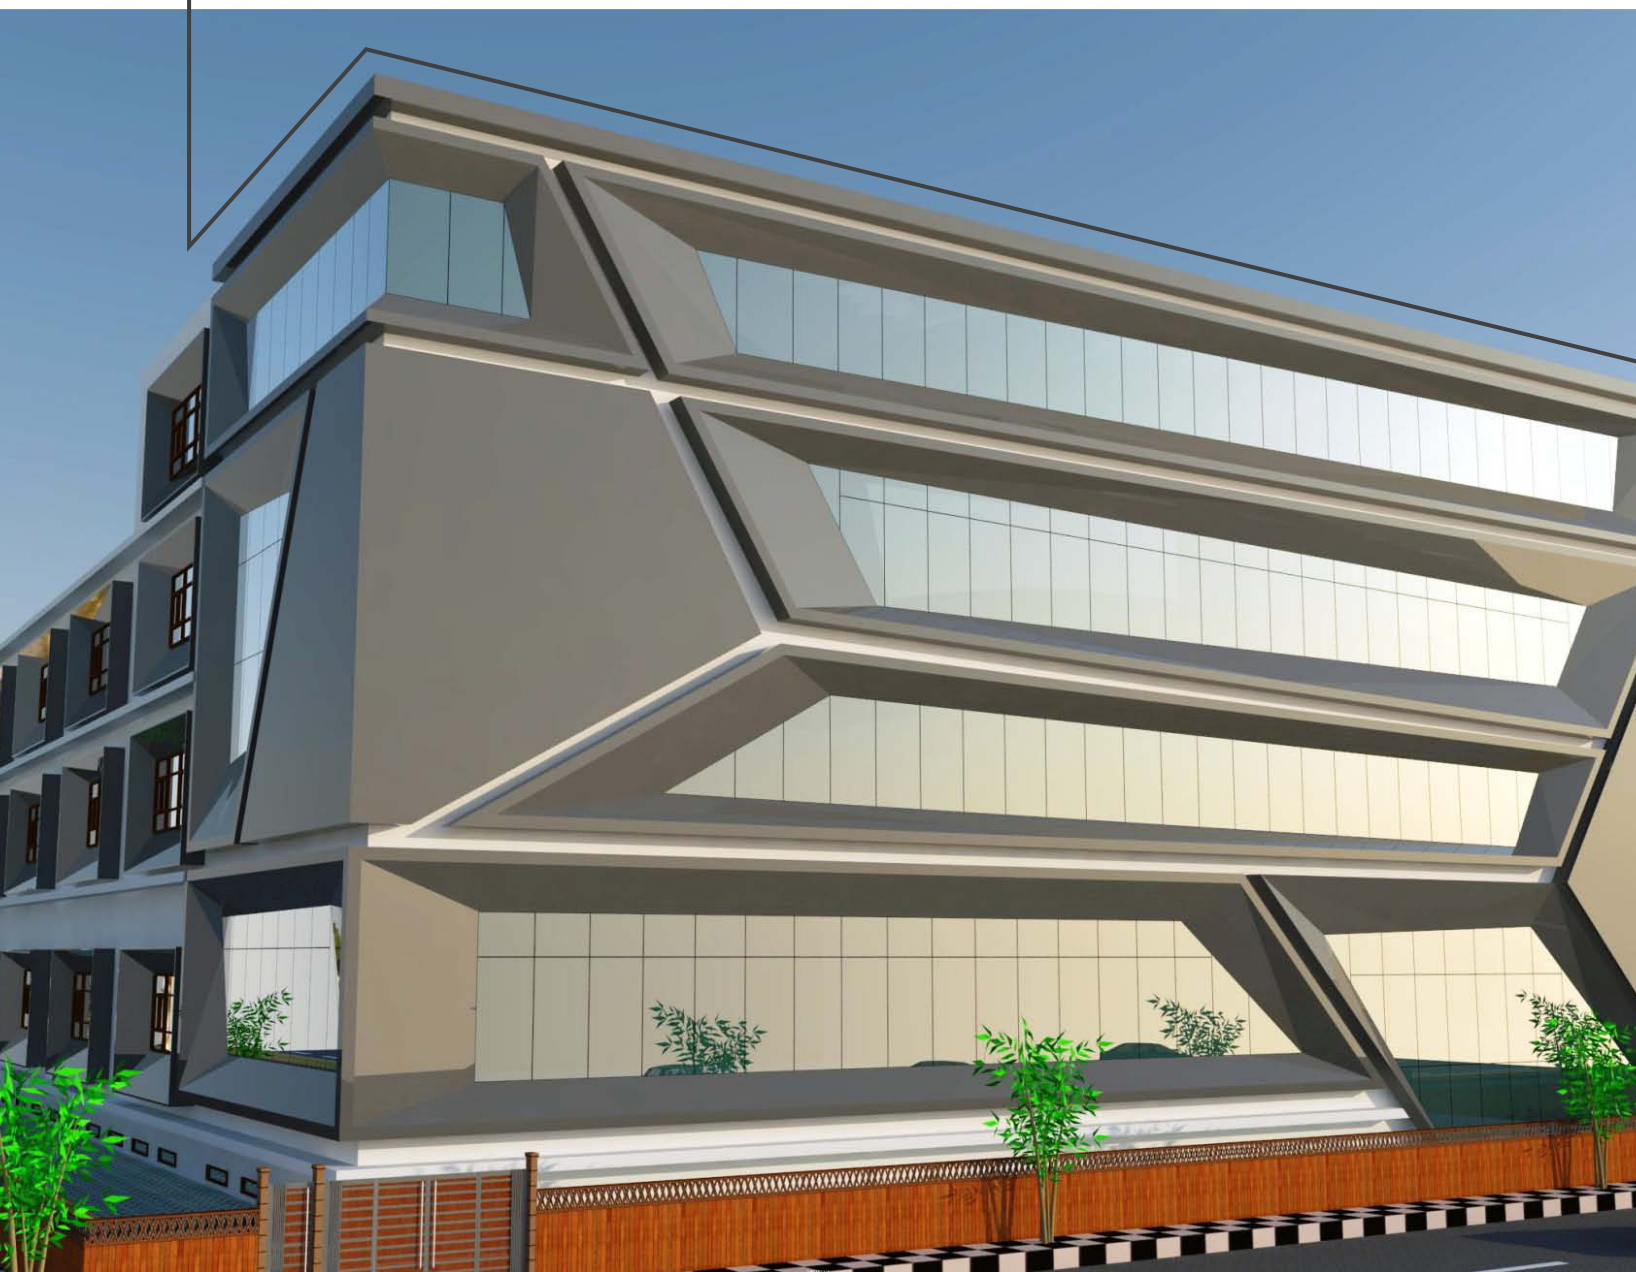

Architectural Facade Solutions

ABOUT:-

VRDECOR INDIA is a company of Young Professionals with core competency in engineering & management. Our core team has strong technical expertise in façade and fabrication and is focused to upgrade the industry standards.

Its name is self explanatory that our basic philosophy is to build sustainable façade and make our environment greener. We are here committed towards making self VRDECOR INDIA. We believe in executing complex structures through technology and innovation through energy efficient glass & Aluminum.

OUR MISSION:-

Our mission is to create high-level façades according to your requirements and act as business partners for construction and refurbishment projects while providing solutions tailored to your needs. We aim to stand out in the commercial, industrial, and institutional environment, thanks to our solid and versatile team, but also through our positioning with a focus on high-quality services & support system.

The profitability of the company and the complete satisfaction of the needs of its customers are due to the strategic organization of the working team according to their skills and expertise.